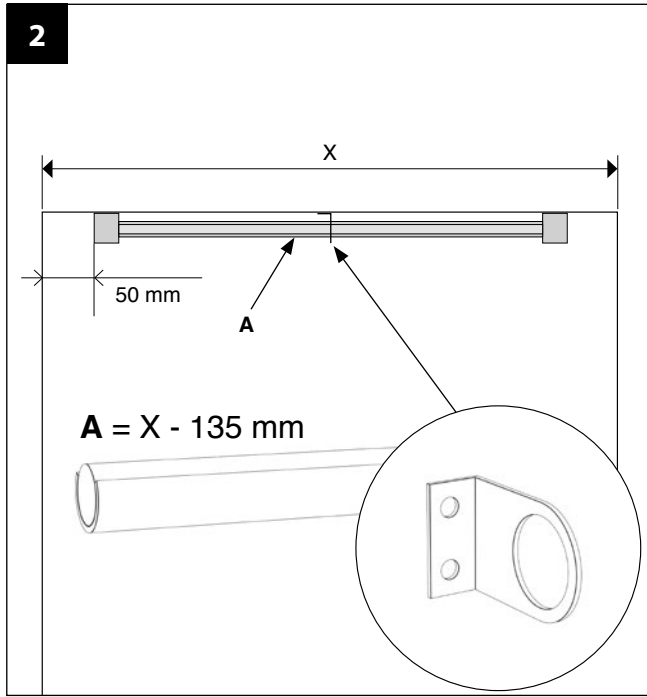

*Caritti*

Sauna Linear

IP65 CE EAC

*Caritti*

Subject to change.