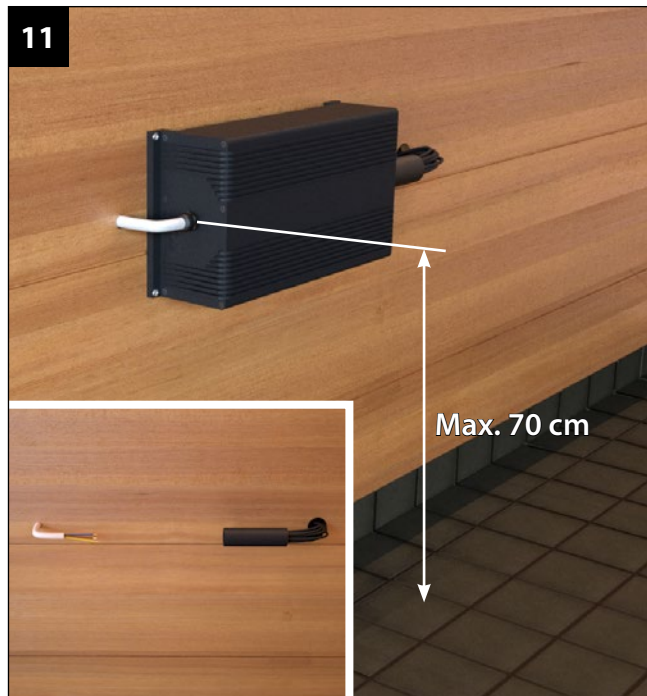

*Caritti*

Sauna Linear

IP65 CE EAC

*Caritti*

Subject to change.