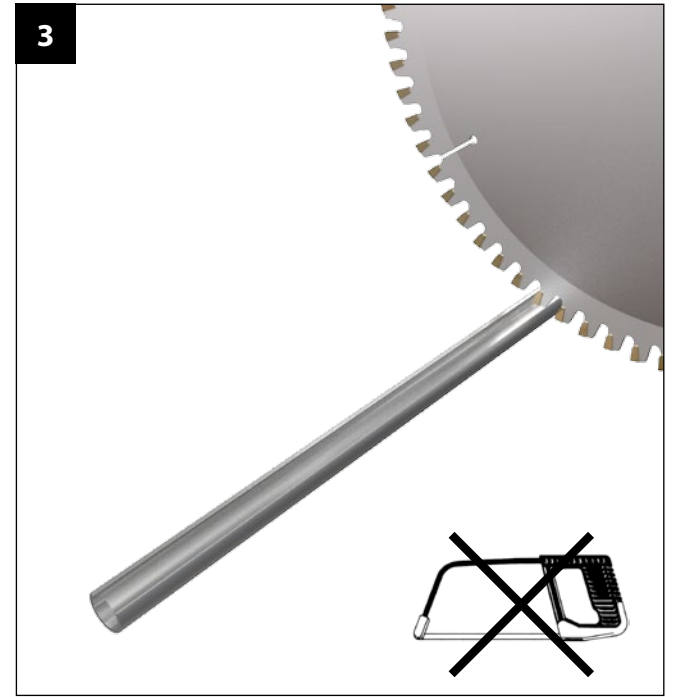

*Caritti*

Sauna Linear

IP65 CE EAC

*Caritti*

Subject to change.